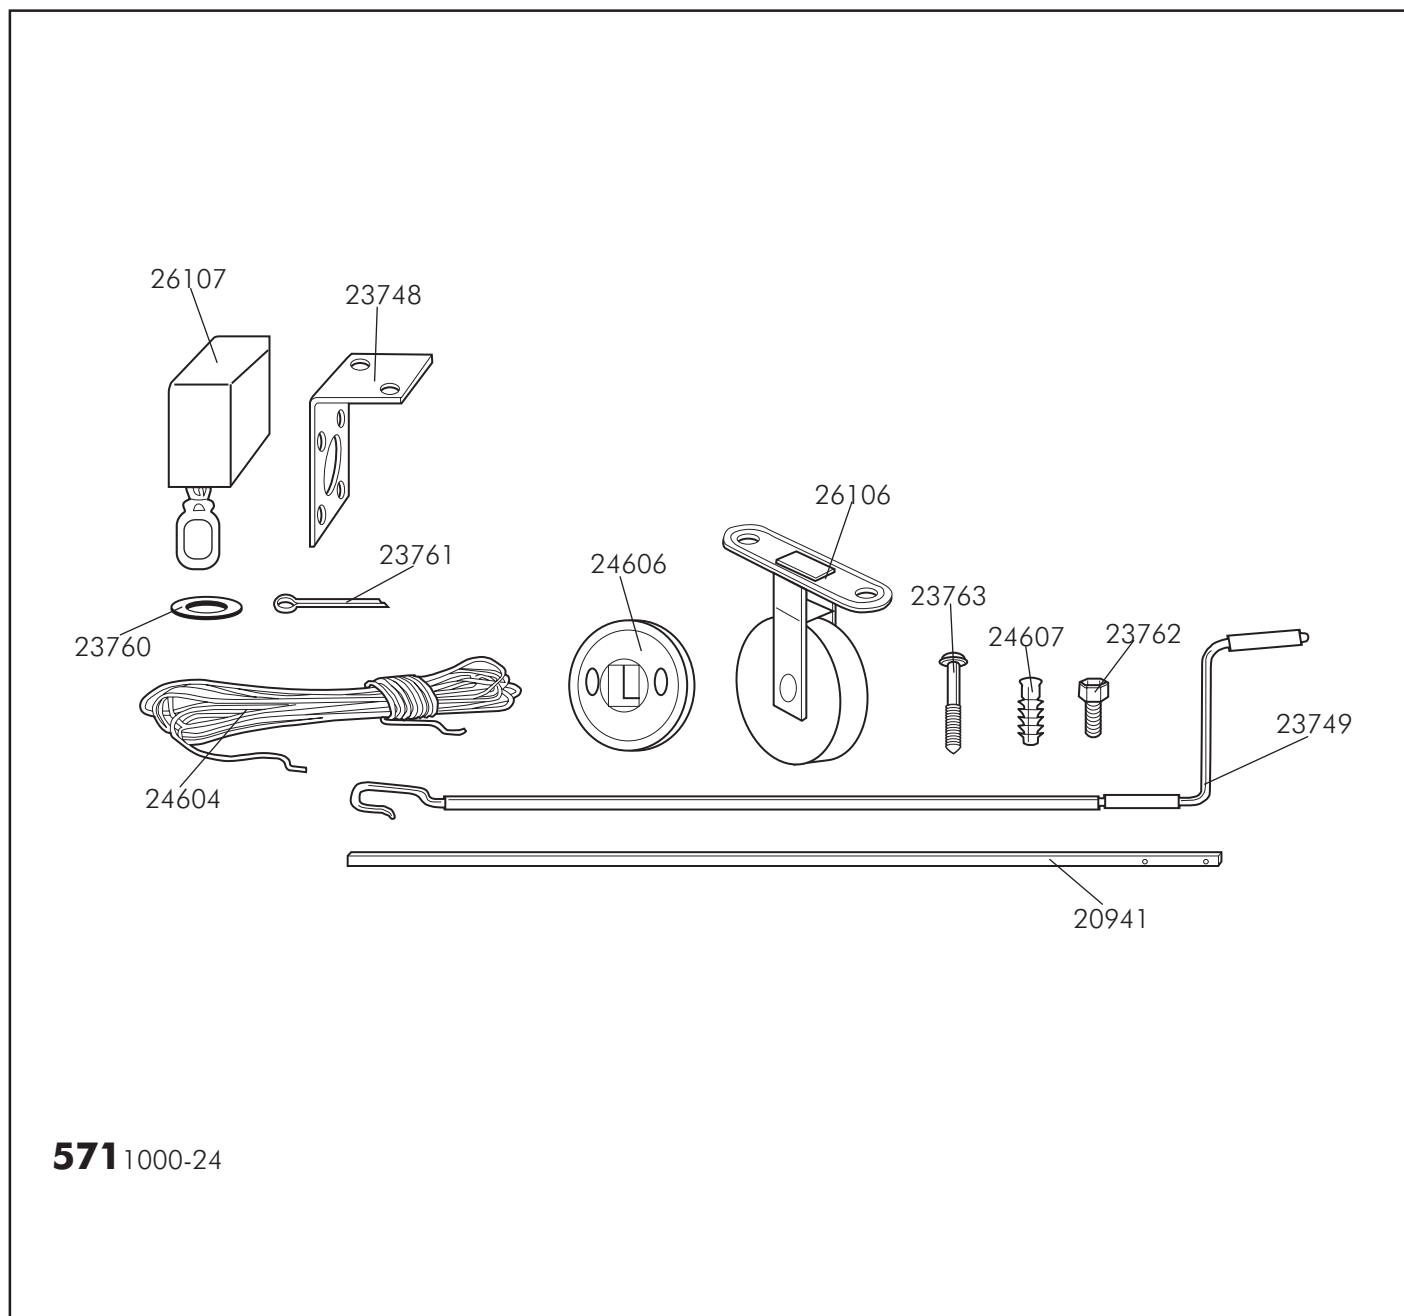

# Boxlift 571

**571** 1000-24

Individual box

Pallet

Product	EAN	Kg	L/W/H in cm
<b>571</b>	7313021000236	4,0	132/16/12

Product	Qty/kg	L/W/H in cm
<b>571</b>	47/220	134/18/14